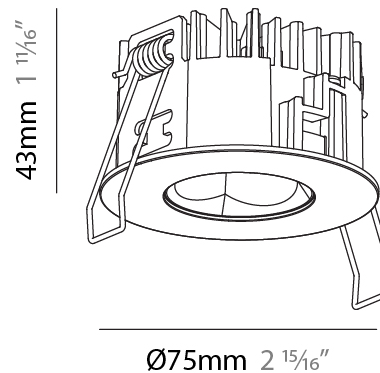

GENERAL

Series: Oiko Pro Round
Subseries: Oiko Pro Round
Brand: Prolicht
Division: Architectural
Mounting Type: Recessed
Mounting Location: Ceiling
Subcategory: Downlight

PHYSICAL

Shape: Round
Diameter (mm): 75
Diameter (in): 2 15/16
Height (mm): 43
Height (in): 1 11/16
Ceiling Thickness (mm): 1 - 25
Ceiling Thickness (in): 1/16 - 1 3/16
Min. Recessing Depth (mm): 50
Min. Recessing Depth (in): 1 15/16
Light Distribution: Direct
Diffuser: Lens Pack - Spread Lens / Linear Spread Lens / Honeycomb Louver
Fixture Finish: SSR / BKV / CWI / CRY / HAB / UFT / ITA / RUA / FTG / MYG / LOD / PUS / FRO / FUP / KIA / POP / BLS / SPG / MEY / GOH / GUM / CHC / COM / ABZ / JAG / OBR / MOS / ROR
Fixture Material: Aluminum Die Cast
Cut-out Measurements: 68mm / 2 11/16" Diameter

ELECTRICAL

Lamp Type: LED (Zhaga Standard)
Input Wattage (W): 14
Total Output Wattage (W): 12.7
Dimming: Dali Dimming
Driver Included: No
Driver Location: Recessed Housing
Driver Type: Constant Current - Universal (120Vac only for DALI driver)
Driver Class: Class 2
Input Voltage (V): 120 - 277
Constant Current (MA): 700

LED

Color Temperature (°K): 2700-6500 Tunable White
Max. Delivered Lumen (lm): 1381
Nominal Lumen (lm): 1460
CRI: >93 CRI
Lamp Life (hrs): 50000
Special LEDs offerings: Tunable White

OPTICAL

Reflector°: 62
Adjustability: Fixed

RATINGS AND CERTIFICATIONS

Certified By: Certified for North American Standards
IP rating: IP20