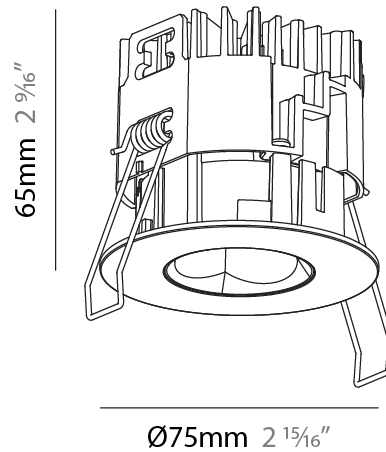

GENERAL

Series: Oiko Pro Round
Subseries: Oiko Pro Round Fixed
Brand: Prolight
Division: Architectural
Mounting Type: Recessed
Mounting Location: Ceiling
Subcategory: Downlight

PHYSICAL

Shape: Round
Diameter (mm): 75
Diameter (in): 2 15/16
Height (mm): 65
Height (in): 2 9/16
Ceiling Thickness (mm): 1 - 25
Ceiling Thickness (in): 1/16 - 1 3/16
Min. Recessing Depth (mm): 70
Min. Recessing Depth (in): 2 3/4
Light Distribution: Direct
Diffuser: Lens Pack - Spread Lens / Linear Spread Lens / Honeycomb Louver
Fixture Finish: SSR / BKV / CWI / CRY / HAB / UFT / ITA / RUA / FTG / MYG / LOD / PUS / FRO / FUP / KIA / POP / BLS / SPG / MEY / GOH / GUM / CHC / COM / ABZ / JAG / OBR / MOS / ROR
Fixture Material: Aluminum Die Cast
Cut-out Measurements: 68mm / 2 11/16" Diameter

ELECTRICAL

Lamp Type: LED (Zhaga Standard)
Input Wattage (W): 14
Total Output Wattage (W): 12.7
Dimming: Dali Dimming
Driver Included: No
Driver Location: Recessed Housing
Driver Type: Constant Current - Universal (120Vac only for DALI driver)
Driver Class: Class 2
Input Voltage (V): 120 - 277
Constant Current (MA): 700

LED

Color Temperature (°K): 2700-6500 Tunable White
Max. Delivered Lumen (lm): 1129
Nominal Lumen (lm): 1460
CRI: >93 CRI
Lamp Life (hrs): 50000
Special LEDs offerings: Tunable White

OPTICAL

Reflector°: 36
Adjustability: Fixed

RATINGS AND CERTIFICATIONS

Certified By: Certified for North American Standards
IP rating: IP20