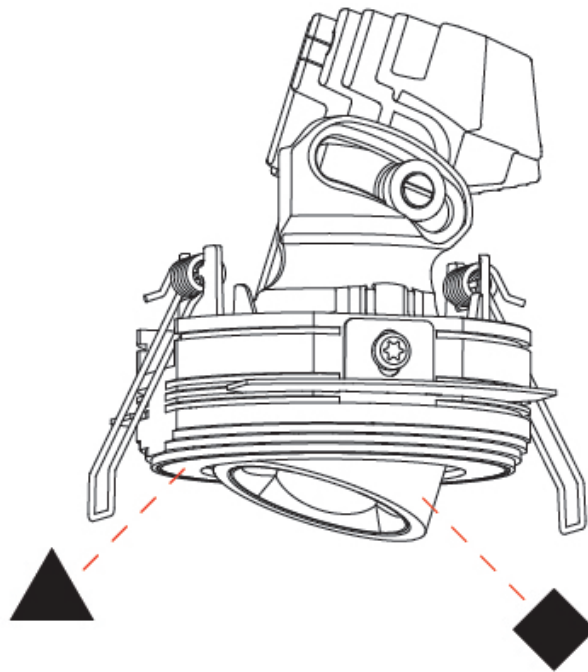

OIKO PRO ROUND ADJUSTABLE TRIMLESS

A35885-

PROJECT	_____
TYPE	_____
SPECIFIER	_____
QUANTITY	_____
DATE	_____